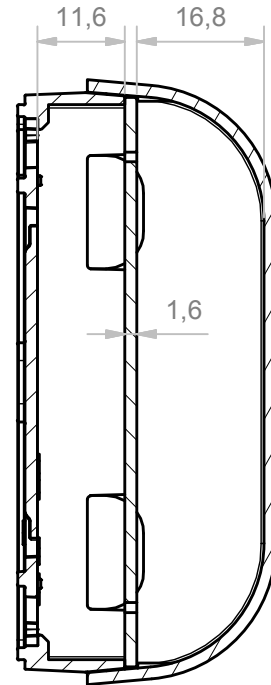

A-A (1:1)

RIF.	Q.TY	DESCRIPTION	CODE
1	1	BASE THERMO 120 CSF 18	T-02538
3	1	COVER THERMO 120 CLOSED	T-02686

RESERVED PROPERTY: The present drawing cannot be reproduced or communicated to 3d parties, even partially, without the authorization of ITALTRONIC Srl. Italtronic reserves to protect its own rights according to the law.

GENERAL TOLERANCE	UNI EN 22768/1 Media (m)	Drawn:	Checked:	Revision description
SHEET NR.	Dimension in mm	DRAWING BY	Rigato N.	Fanin F.
1 / 1		 Manual modification are not allowed	Date: 06/03/2017	Replace nr.
Denomination:		COMPLETE ENCLOSURE THERMO 120 CSF CLOSED		
		Drawing nr.		T-06565-00
ITALTRONIC S.R.L. VIA AUSTRIA 25/D 35127 PADOVA - ITALY www.italtronic.com				