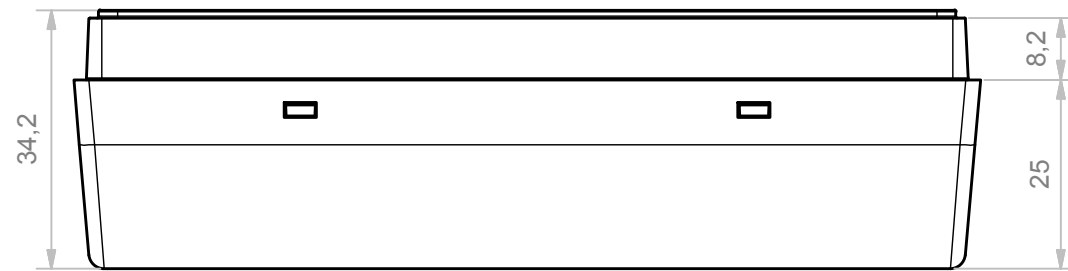

A-A (1:1)

RIF.	Q.TY	DESCRIPTION	CODE
1	1	BASE THERMO 120 CSF 18	T-02538
3	1	COVER THERMO 120 CLOSED	T-02686

RESERVED PROPERTY: The present drawing cannot be reproduced or communicated to 3d parties, even partially, without the authorization of ITALTRONIC Srl. Italtronic reserves to protect its own rights according to the law.

GENERAL TOLERANCE	UNI EN 22768/1 Media (m)	Drawn:	Checked:	Revision description
SHEET NR.	Dimension in mm	DRAWING BY	Rigato N.	Fanin F.
1 / 1		 Manual modification are not allowed	Date: 06/03/2017	Replace nr.
Denomination:		COMPLETE ENCLOSURE THERMO 120 CSF CLOSED		
		Drawing nr.		T-06565-00
ITALTRONIC S.R.L. VIA AUSTRIA 25/D 35127 PADOVA - ITALY www.italtronic.com				