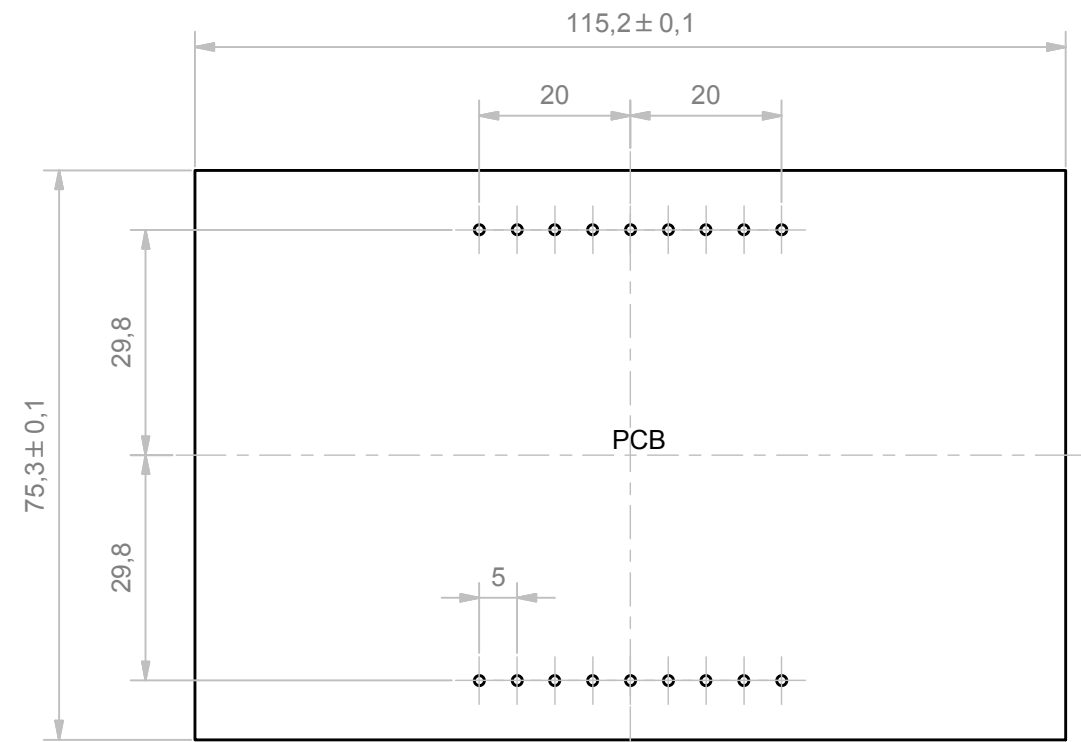

A-A (1:1)

RIF.	Q.TY	DESCRIPTION	CODE
1	1	BASE THERMO 120 CSF 18	T-02538
3	1	COVER THERMO 120 CLOSED	T-02686

RESERVED PROPERTY: The present drawing cannot be reproduced or communicated to 3d parties, even partially, without the authorization of ITALTRONIC Srl. Italtronic reserves to protect its own rights according to the law.

GENERAL TOLERANCE	UNI EN 22768/1 Media (m)	Drawn:	Checked:	Revision description
SHEET NR.	Dimension in mm	DRAWING BY	Rigato N.	Fanin F.
1 / 1		 Manual modification are not allowed	Date: 06/03/2017	Replace nr.
Denomination:		COMPLETE ENCLOSURE THERMO 120 CSF CLOSED		
		Drawing nr.		T-06565-00
ITALTRONIC S.R.L. VIA AUSTRIA 25/D 35127 PADOVA - ITALY www.italtronic.com				